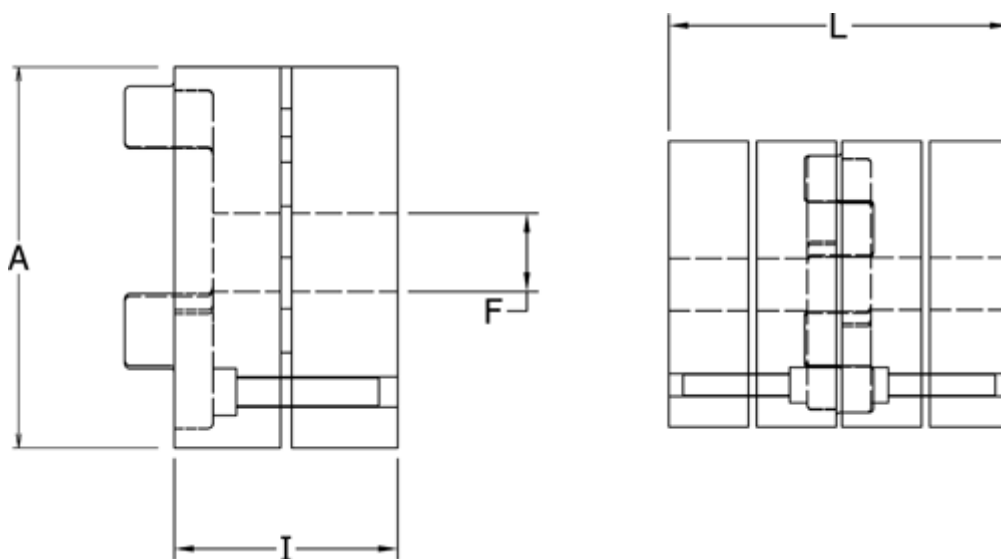

Article number: 3335038A024

Description: Conical Clamping Klonex ES 38/45  
ALU Aluminium, Bore 24H7 mm

## Measures

A = 80

F = 24

I = 45.0

L = 114

t = M6